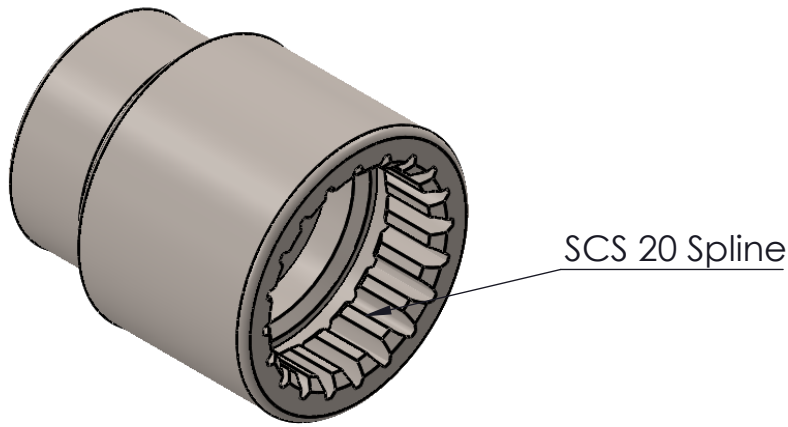

REVISIONS				
ZONE	REV	DESCRIPTION	DATE	APPROVED

See chart for available splines

Spline
1-3/4 10 (Shown)
1-3/4 27 Spline
Custom Spline

739 West Main St.
Bellevue, OH. 44811

Small Female Coupler		<small>The information contained in this drawing is confidential and trade secret to SCS Gearbox, and is not to be disclosed without release from the V.P. of Engineering.</small>	
SIZE	MATERIAL:	HEAT TREAT:	REV
SCALE			SHEET