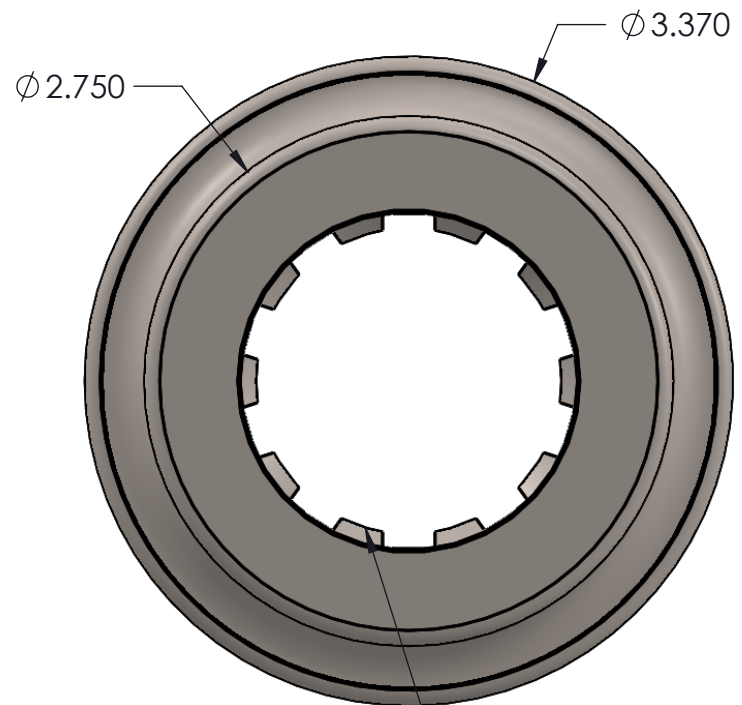

REVISIONS				
ZONE	REV	DESCRIPTION	DATE	APPROVED

See chart for available splines

Spline
1-3/4 10 (Shown)
1-3/4 27 Spline
Custom Spline

739 West Main St.
Bellevue, OH. 44811

Small Female Coupler		<small>The information contained in this drawing is confidential and trade secret to SCS Gearbox, and is not to be disclosed without release from the V.P. of Engineering.</small>	
SIZE	MATERIAL:	HEAT TREAT:	REV
SCALE			SHEET