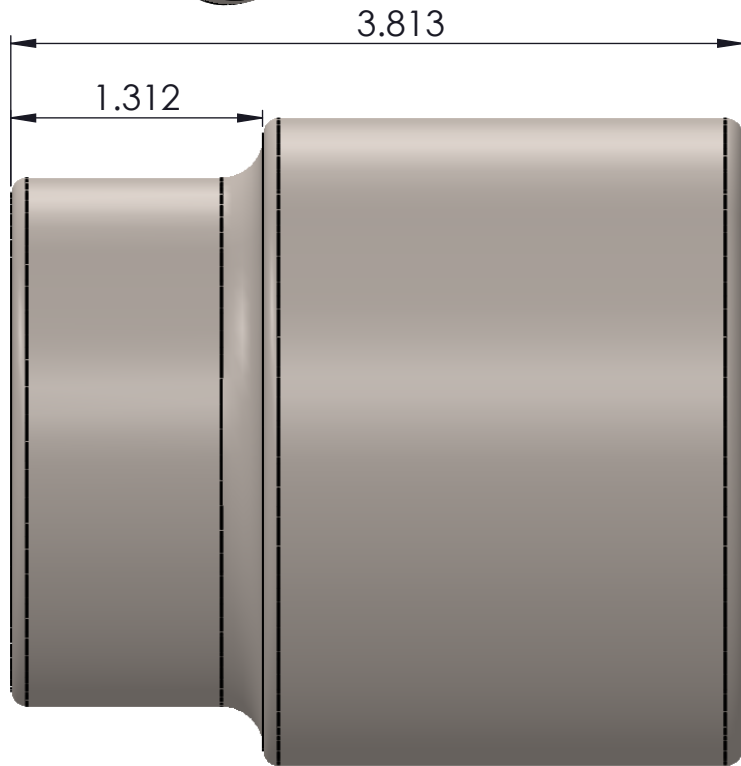

REVISIONS				
ZONE	REV	DESCRIPTION	DATE	APPROVED

See chart for available splines

Spline
1-3/4 10 (Shown)
1-3/4 27 Spline
Custom Spline

739 West Main St.
Bellevue, OH. 44811

Small Female Coupler		<small>The information contained in this drawing is confidential and trade secret to SCS Gearbox, and is not to be disclosed without release from the V.P. of Engineering.</small>	
SIZE	MATERIAL:	HEAT TREAT:	REV
SCALE			SHEET